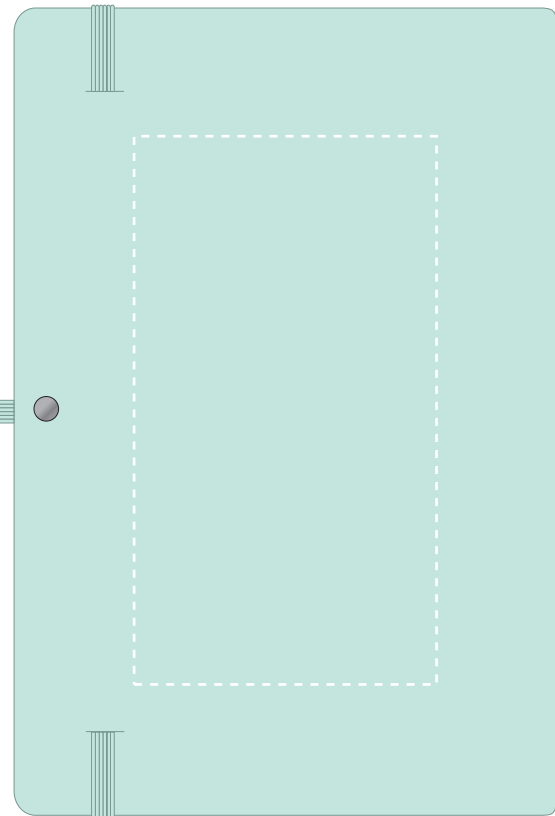

We stock this item in the following colours

PANTONE REFERENCE(S)

Debossing / Foil Blocking

Product Image for visualisation - colours may vary

ARTWORK SCALE 50%

- CENTRED TO PRINT AREA
- CENTRED TO NOTEBOOK

ARTWORK SCALE 50%

- CENTRED TO PRINT AREA
- CENTRED TO NOTEBOOK

The dashed line is to demonstrate print area and will not appear on your printed item

PLEASE NOTE:

- All colours including print and product are for visual purposes only and should not be regarded as the actual colour of the product and print.
- Some products may vary from batch to batch and may differ from previous orders.
- The colour and texture of a product can also have an effect on the final print colour.
- By approving this order we accept that you understand these terms.

To proceed, please approve visual via the online system.

ARTWORK SCALE 100%
Max print area: 145mm x 80mm

ARTWORK SCALE 100%
Max print area: 145mm x 80mm