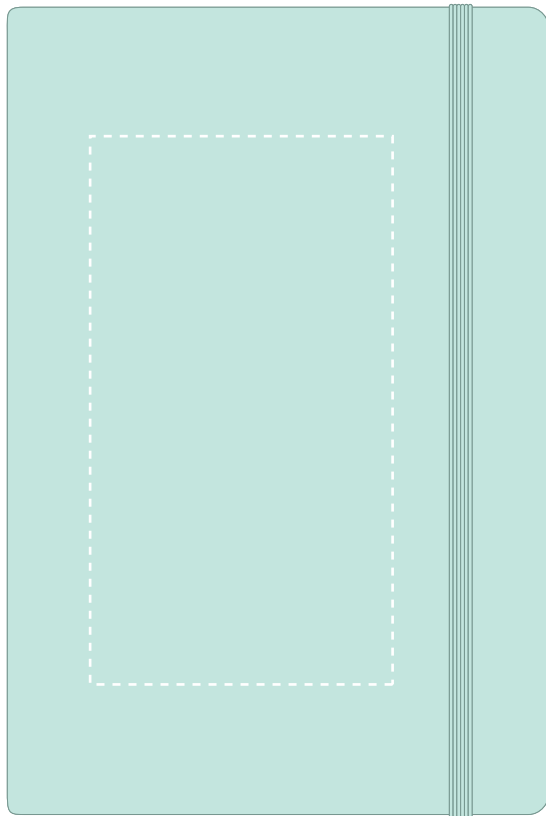

Your Ref:
Our Ref:

Quantity:
Version: 1

Product Code: QS0345
Product Colour: PASTEL GREEN

PRINTING CONCERNS: SMALL DETAILS MAY FILL

Please note that this product has Sustainability Markings that are not visible from this perspective

We stock this item in the following colours

PANTONE REFERENCE(S)

Debossing / Foil Blocking

Product Image for visualisation - colours may vary

ARTWORK SCALE 50%

- CENTRED TO PRINT AREA
- CENTRED TO NOTEBOOK

ARTWORK SCALE 50%

- CENTRED TO PRINT AREA
- CENTRED TO NOTEBOOK

The dashed line is to demonstrate print area and will not appear on your printed item

PLEASE NOTE:

- All colours including print and product are for visual purposes only and should not be regarded as the actual colour of the product and print.
- Some products may vary from batch to batch and may differ from previous orders.
- The colour and texture of a product can also have an effect on the final print colour.
- By approving this order we accept that you understand these terms.

To proceed, please approve visual via the online system.

ARTWORK SCALE 100%
Max print area: 145mm x 80mm

ARTWORK SCALE 100%
Max print area: 145mm x 80mm